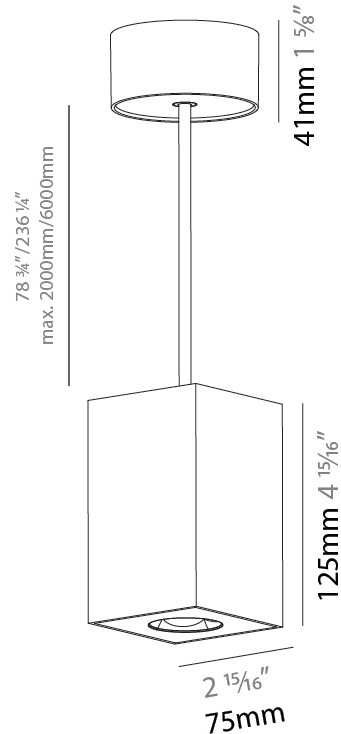

GENERAL

Series: Oiko Pro
Subseries: Oiko Pro Square
Brand: Prolicht
Division: Architectural
Mounting Type: Suspension
Mounting Location: Ceiling
Subcategory: Pendant

PHYSICAL

Shape: Cylinder
Length (mm): 75
Length (in): 2 ¹⁵/₁₆
Width (mm): 75
Width (in): 2 ¹⁵/₁₆
Height (mm): 125
Height (in): 4 ¹⁵/₁₆
Light Distribution: Direct
Weight (kg): 0.769
Fixture Finish: SSR / BKV / CWI / CRY / HAB / LAG / UFT / ITA / RUA / RUR / MIC / FTG / MYG / TWT / LOD / PUS / FRO / FUP / KIA / POP / BLS / SPG / MEY / GOH / GUM / CHC / COM / ABZ / JAG / OBR / MOS / ROR
Fixture Material: Metal
Cable Details: 2,000mm / 6,000mm Cable - Options : Transparent, Black, White, Red, Orange

ELECTRICAL

Lamp Type: LED (Zhaga Standard)
Input Wattage (W): 12.9
Dimming: Tri-Mode (Non-Dimming and Phase Dimming (120Vac only) and 0-10V Dimming)
Driver Included: No
Driver Location: Remote
Driver Type: Constant Current - Universal
Driver Class: Class 2
Input Voltage (V): 120 - 277
Constant Current (MA): 350

LED

Color Temperature (°K): 2700 / 3000 / 3500 / 4000
Max. Delivered Lumen (lm): 1293 / 1289 / 1350 / 1362
Nominal Lumen (lm): 1473 / 1468 / 1538 / 1552
CRI: >90 CRI
Lamp Life (hrs): 50000

OPTICAL

Reflector°: 50
Adjustability: Fixed

RATINGS AND CERTIFICATIONS

Certified By: Certified for North American Standards
IP rating: IP20