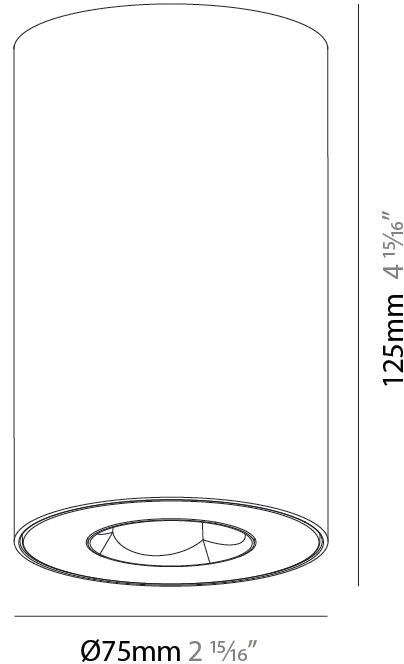

GENERAL

Series: Oiko Pro
Subseries: Oiko Pro Round
Brand: Prolicht
Division: Architectural
Mounting Type: Surface
Mounting Location: Ceiling
Subcategory: Downlight

PHYSICAL

Shape: Cylinder
Diameter (mm): 75
Diameter (in): 2 15/16
Height (mm): 125
Height (in): 4 15/16
Light Distribution: Direct
Weight (kg): 0.452
Fixture Finish: SSR / BKV / CWI / CRY / HAB / LAG / UFT / ITA / RUA / RUR / MIC / FTG / MYG / TWT / LOD / PUS / FRO / FUP / KIA / POP / BLS / SPG / MEY / GOH / GUM / CHC / COM / ABZ / JAG / OBR / MOS / ROR
Fixture Material: Metal

ELECTRICAL

Lamp Type: LED (Zhaga Standard)
Input Wattage (W): 13
Total Output Wattage (W): 11.8
Dimming: Tri-Mode (Non-Dimming and Phase Dimming (120Vac only) and 0-10V Dimming)
Driver Included: Yes
Driver Location: Integrated
Driver Type: Constant Current - Universal
Driver Class: Class 2
Input Voltage (V): 120 - 277
Constant Current (MA): 350
Upon Request: Remote: 0-10Vdc dimming / Phase dimming 120Vac / Non-dimming 120/277Vac (No Cover Plate)

LED

Color Temperature (°K): 2700 / 3000 / 3500 / 4000
Max. Delivered Lumen (lm): 1218 / 1214 / 1272 / 1283
Nominal Lumen (lm): 1473 / 1468 / 1538 / 1552
CRI: >90 CRI
Lamp Life (hrs): 50000

OPTICAL

Reflector°: 34
Adjustability: Fixed

RATINGS AND CERTIFICATIONS

Certified By: Certified for North American Standards
IP rating: IP20