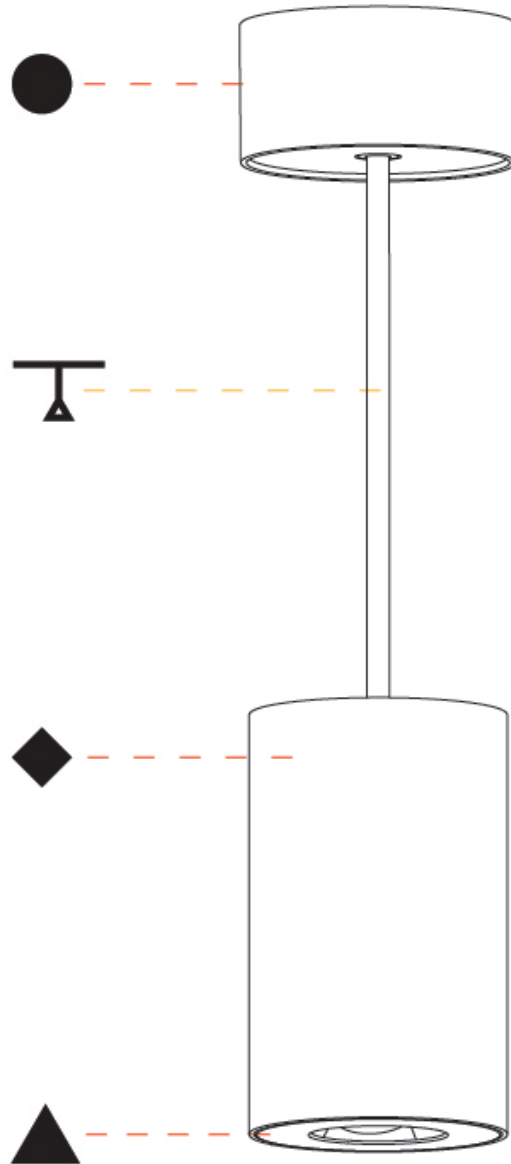

OIKO PRO ROUND SUSPENSION

A300393-

PROJECT

TYPE

SPECIFIER

QUANTITY

DATE

A