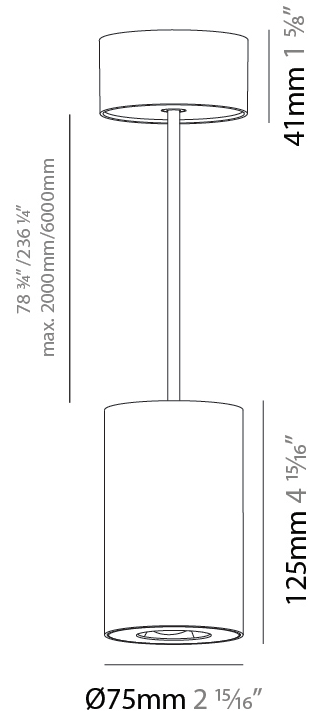

GENERAL

Series: Oiko Pro
Subseries: Oiko Pro Round
Brand: Prolicht
Division: Architectural
Mounting Type: Suspension
Mounting Location: Ceiling
Subcategory: Pendant

PHYSICAL

Shape: Cylinder
Diameter (mm): 75
Diameter (in): 2 ¹⁵/₁₆
Height (mm): 125
Height (in): 4 ¹⁵/₁₆
Light Distribution: Direct
Weight (kg): 0.769
Fixture Finish: SSR / BKV / CWI / CRY / HAB / LAG / UFT / ITA / RUA / RUR / MIC / FTG / MYG / TWT / LOD / PUS / FRO / FUP / KIA / POP / BLS / SPG / MEY / GOH / GUM / CHC / COM / ABZ / JAG / OBR / MOS / ROR
Fixture Material: Metal
Cable Details: 2,000mm / 6,000mm Cable - Options : Transparent, Black, White, Red, Orange

ELECTRICAL

Lamp Type: LED (Zhaga Standard)
Input Wattage (W): 12.9
Dimming: Tri-Mode (Non-Dimming and Phase Dimming (120Vac only) and 0-10V Dimming)
Driver Included: No
Driver Location: Remote
Driver Type: Constant Current - Universal
Driver Class: Class 2
Input Voltage (V): 120 - 277
Constant Current (MA): 350

LED

Color Temperature (°K): 2700 / 3000 / 3500 / 4000
Max. Delivered Lumen (lm): 1218 / 1214 / 1272 / 1283
Nominal Lumen (lm): 1473 / 1468 / 1538 / 1552
CRI: >90 CRI
Lamp Life (hrs): 50000

OPTICAL

Reflector°: 34
Adjustability: Fixed

RATINGS AND CERTIFICATIONS

Certified By: Certified for North American Standards
IP rating: IP20