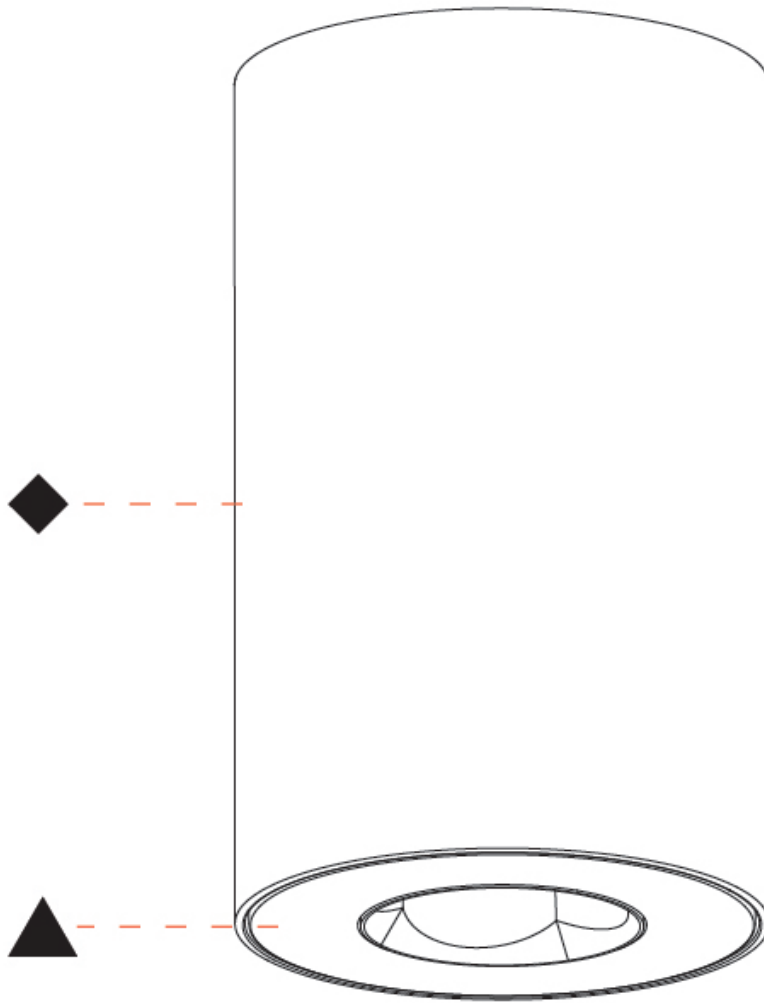

OIKO PRO ROUND SURFACE

A3D231-

PROJECT _____

TYPE _____

SPECIFIER _____

QUANTITY _____

DATE _____