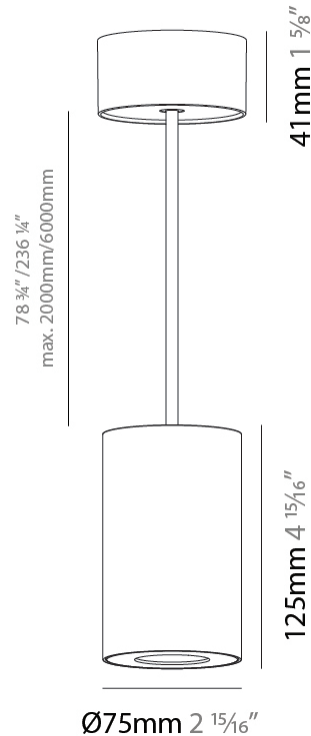

GENERAL

Series: Oiko Pro
Subseries: Oiko Pro Round
Brand: Prolicht
Division: Architectural
Mounting Type: Suspension
Mounting Location: Ceiling
Subcategory: Pendant

PHYSICAL

Shape: Cylinder
Diameter (mm): 75
Diameter (in): 2 ¹⁵/₁₆
Height (mm): 125
Height (in): 4 ¹⁵/₁₆
Light Distribution: Direct
Weight (kg): 0.81
Fixture Finish: SSR / BKV / CWI / CRY / HAB / LAG / UFT / ITA / RUA / RUR / MIC / FTG / MYG / TWT / LOD / PUS / FRO / FUP / KIA / POP / BLS / SPG / MEY / GOH / GUM / CHC / COM / ABZ / JAG / OBR / MOS / ROR
Fixture Material: Metal
Cable Details: 2,000mm / 6,000mm Cable - Options : Transparent, Black, White, Red, Orange

ELECTRICAL

Lamp Type: LED (Zhaga Standard)
Input Wattage (W): 13.7
Dimming: Tri-Mode (Non-Dimming and Phase Dimming (120Vac only) and 0-10V Dimming)
Driver Included: No
Driver Location: Remote
Driver Type: Constant Current - Universal
Driver Class: Class 2
Input Voltage (V): 120 - 277
Constant Current (MA): 350

LED

Color Temperature (°K): 2700 / 3000 / 3500 / 4000
Max. Delivered Lumen (lm): 954 / 1028 / 1088 / 1091
Nominal Lumen (lm): 1246 / 1342 / 1396 / 1424
CRI: >90 CRI
Lamp Life (hrs): 50000

OPTICAL

Reflector°: 14
Adjustability: Fixed

RATINGS AND CERTIFICATIONS

Certified By: Certified for North American Standards
IP rating: IP20