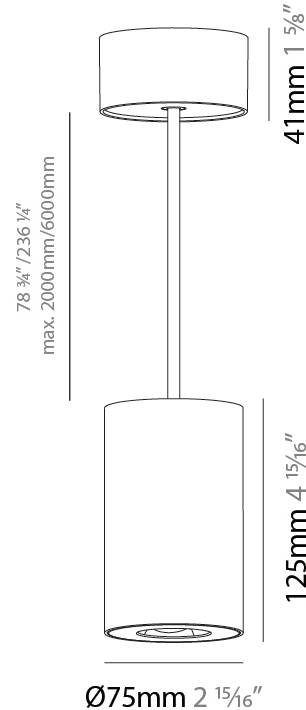

GENERAL

Series: Oiko Pro
Subseries: Oiko Pro Round
Brand: Prolicht
Division: Architectural
Mounting Type: Suspension
Mounting Location: Ceiling
Subcategory: Pendant

PHYSICAL

Shape: Cylinder
Diameter (mm): 75
Diameter (in): 2 ¹⁵/₁₆
Height (mm): 125
Height (in): 4 ¹⁵/₁₆
Light Distribution: Direct
Weight (kg): 0.769
Fixture Finish: SSR / BKV / CWI / CRY / HAB / LAG / UFT / ITA / RUA / RUR / MIC / FTG / MYG / TWT / LOD / PUS / FRO / FUP / KIA / POP / BLS / SPG / MEY / GOH / GUM / CHC / COM / ABZ / JAG / OBR / MOS / ROR
Fixture Material: Metal
Cable Details: 2,000mm / 6,000mm Cable - Options : Transparent, Black, White, Red, Orange

ELECTRICAL

Lamp Type: LED (Zhaga Standard)
Input Wattage (W): 12.9
Dimming: Tri-Mode (Non-Dimming and Phase Dimming (120Vac only) and 0-10V Dimming)
Driver Included: No
Driver Location: Remote
Driver Type: Constant Current - Universal
Driver Class: Class 2
Input Voltage (V): 120 - 277
Constant Current (MA): 350

LED

Color Temperature (°K): 2700 / 3000 / 3500 / 4000
Max. Delivered Lumen (lm): 1293 / 1289 / 1350 / 1362
Nominal Lumen (lm): 1473 / 1468 / 1538 / 1552
CRI: >90 CRI
Lamp Life (hrs): 50000

OPTICAL

Reflector°: 50
Adjustability: Fixed

RATINGS AND CERTIFICATIONS

Certified By: Certified for North American Standards
IP rating: IP20