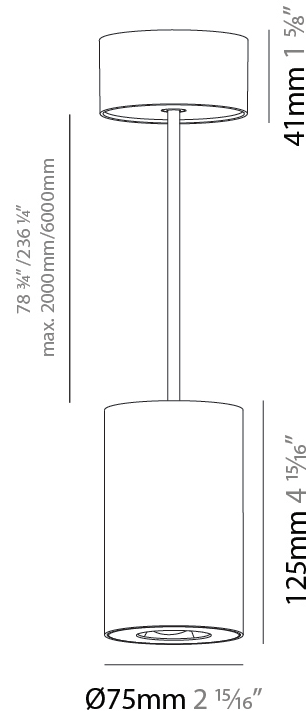

GENERAL

Series: Oiko Pro
Subseries: Oiko Pro Round
Brand: Prolicht
Division: Architectural
Mounting Type: Suspension
Mounting Location: Ceiling
Subcategory: Pendant

PHYSICAL

Shape: Cylinder
Diameter (mm): 75
Diameter (in): 2 ¹⁵/₁₆
Height (mm): 125
Height (in): 4 ¹⁵/₁₆
Light Distribution: Direct
Weight (kg): 0.769
Fixture Finish: SSR / BKV / CWI / CRY / HAB / LAG / UFT / ITA / RUA / RUR / MIC / FTG / MYG / TWT / LOD / PUS / FRO / FUP / KIA / POP / BLS / SPG / MEY / GOH / GUM / CHC / COM / ABZ / JAG / OBR / MOS / ROR
Fixture Material: Metal
Cable Details: 2,000mm / 6,000mm Cable - Options : Transparent, Black, White, Red, Orange

ELECTRICAL

Lamp Type: LED (Zhaga Standard)
Input Wattage (W): 12.9
Dimming: Tri-Mode (Non-Dimming and Phase Dimming (120Vac only) and 0-10V Dimming)
Driver Included: No
Driver Location: Remote
Driver Type: Constant Current - Universal
Driver Class: Class 2
Input Voltage (V): 120 - 277
Constant Current (MA): 350

LED

Color Temperature (°K): 2700 / 3000 / 3500 / 4000
Max. Delivered Lumen (lm): 1377 / 1372 / 1438 / 1451
Nominal Lumen (lm): 1473 / 1468 / 1538 / 1552
CRI: >90 CRI
Lamp Life (hrs): 50000

OPTICAL

Reflector°: 60
Adjustability: Fixed

RATINGS AND CERTIFICATIONS

Certified By: Certified for North American Standards
IP rating: IP20